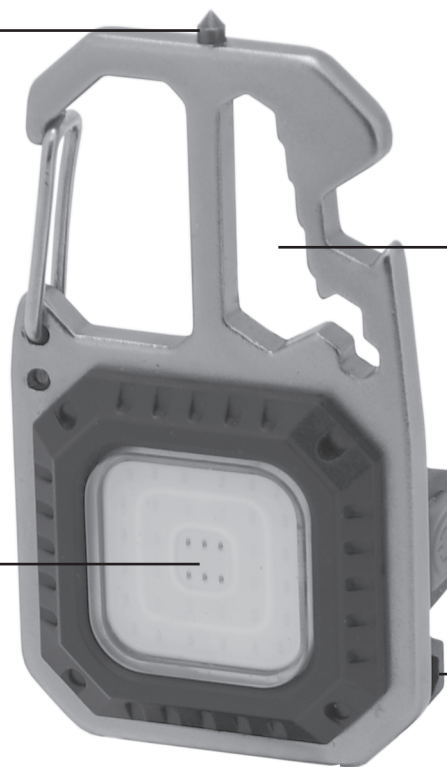

Hrot pro nouzové rozbití skla
Hrot pre núdzové rozbitie skla
Tip for emergency glass breaking